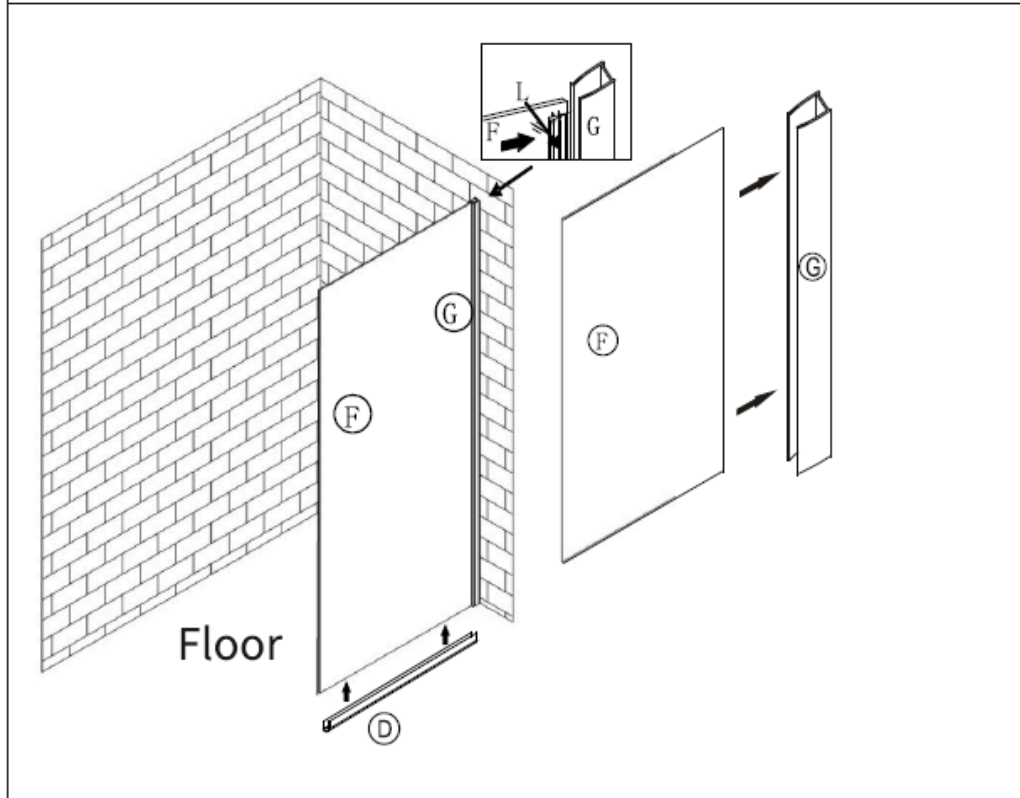

Stuxi Milano zuhanyfal

SIZE: 700X2000MM/800X2000MM
900X2000MM/1000X2000MM
1100X2000MM/1200X2000MM
1300X2000MM/1400X2000MM

2

3

4

Floor

Floor

5