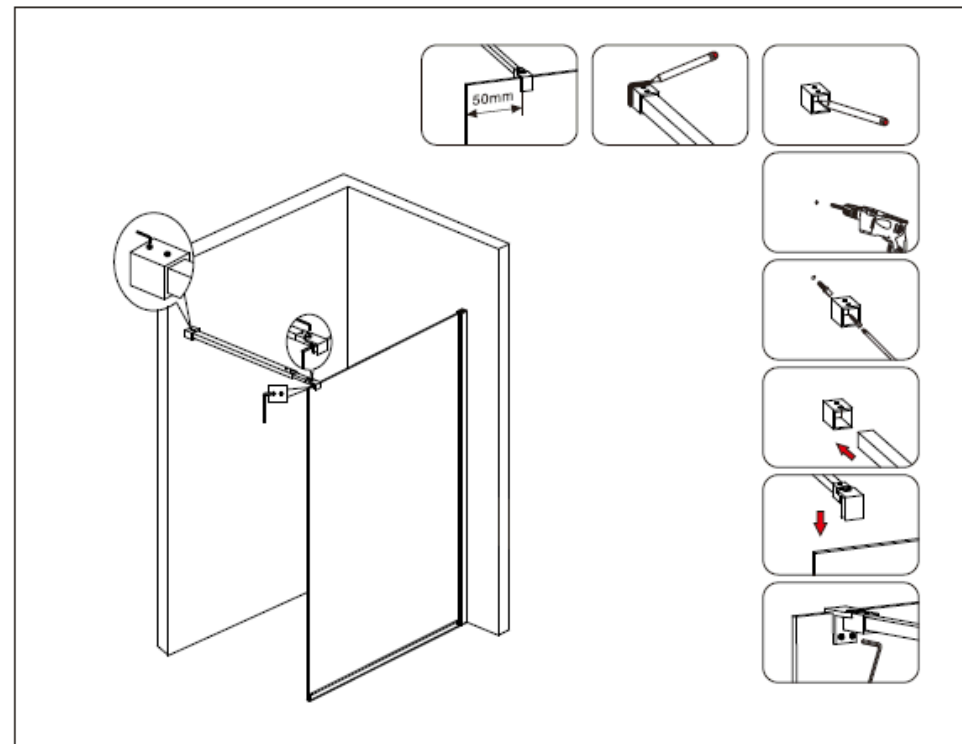

Stuxi Milano zuhanyfal

SIZE: 700X2000MM/800X2000MM
900X2000MM/1000X2000MM
1100X2000MM/1200X2000MM
1300X2000MM/1400X2000MM

2

3

4

Floor

Floor

5