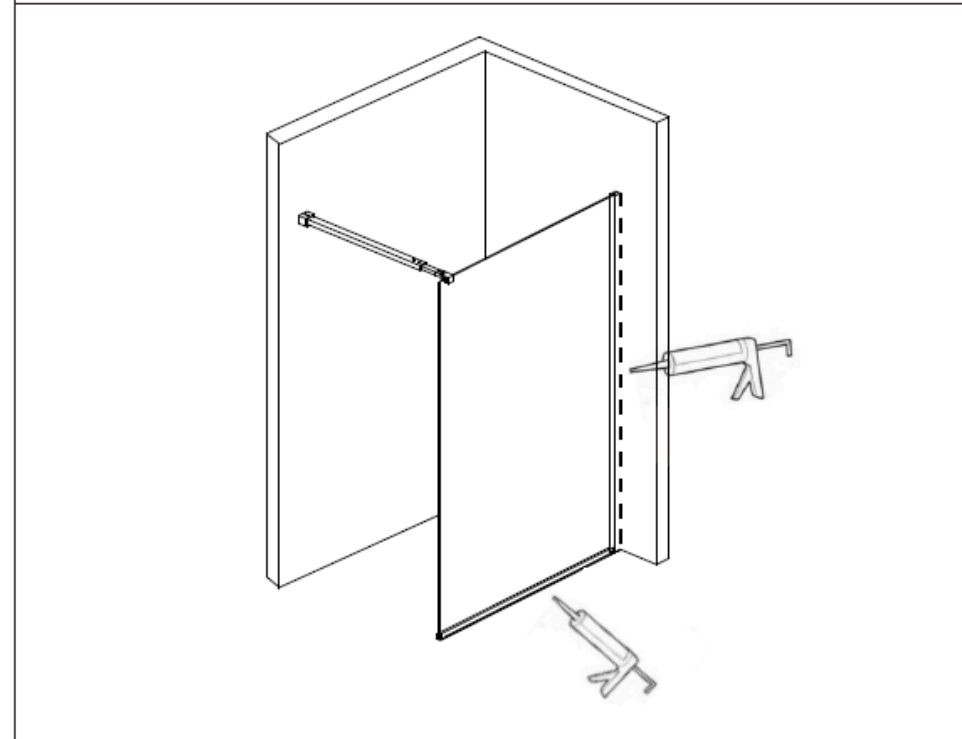

Stuxi Milano zuhanyfal

SIZE: 700X2000MM/800X2000MM
900X2000MM/1000X2000MM
1100X2000MM/1200X2000MM
1300X2000MM/1400X2000MM

2

3

4

Floor

Floor

5