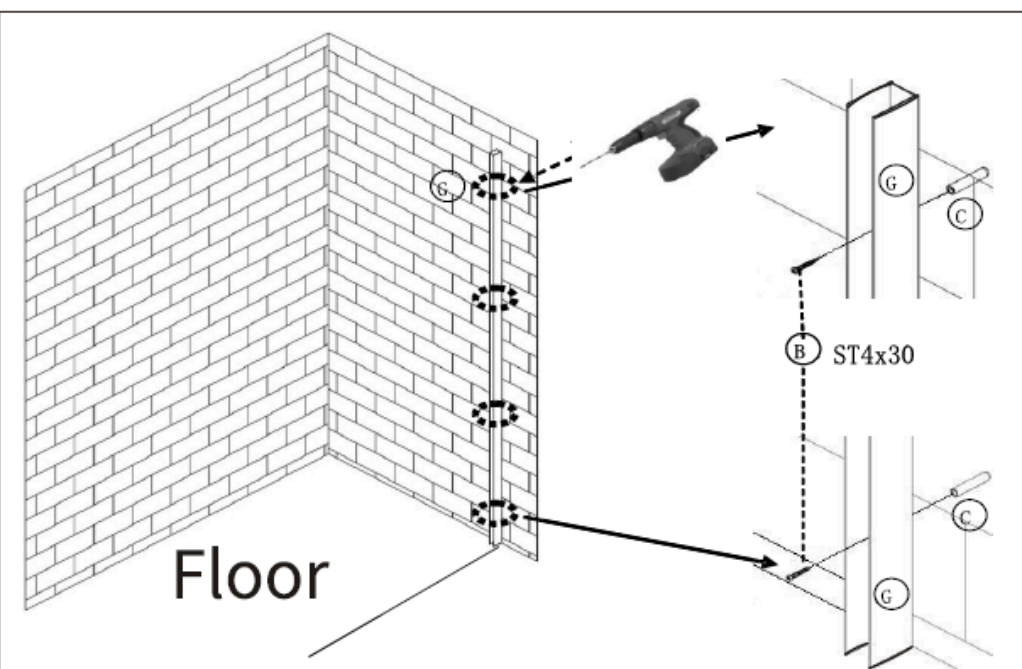

Stuxi Milano zuhanyfal

SIZE: 700X2000MM/800X2000MM
900X2000MM/1000X2000MM
1100X2000MM/1200X2000MM
1300X2000MM/1400X2000MM

2

3

4

Floor

Floor

5