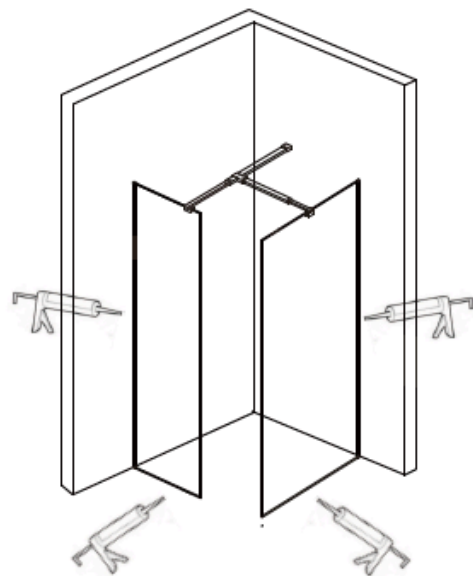

Stuxi Milano zuhanyfal

SIZE: 700X2000MM/800X2000MM
900X2000MM/1000X2000MM
1100X2000MM/1200X2000MM
1300X2000MM/1400X2000MM

2

3

4

Floor

Floor

5

6

7

8

12

13

14

15

16