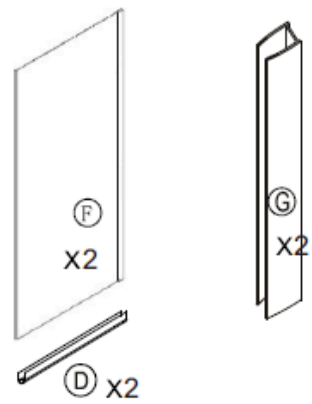

Stuxi Milano zuhanyfal

SIZE: 700X2000MM/800X2000MM
900X2000MM/1000X2000MM
1100X2000MM/1200X2000MM
1300X2000MM/1400X2000MM

2

3

4

Floor

Floor

5

6

7

8

12

13

14

15

16