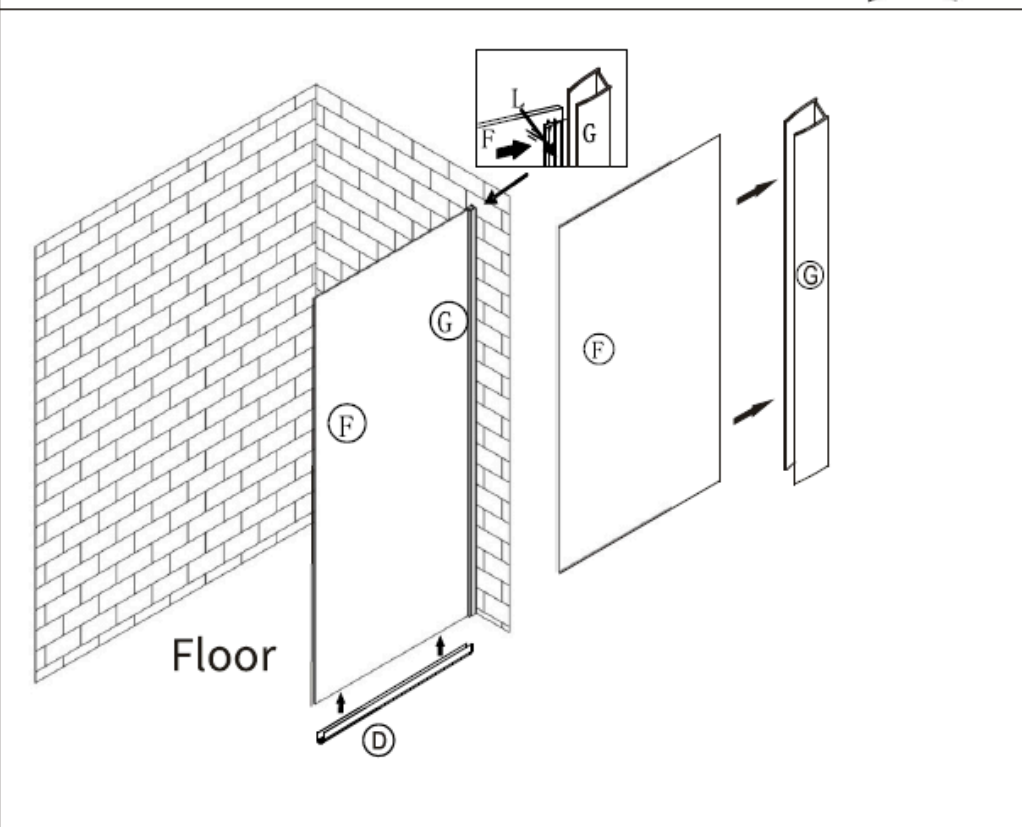

Stuxi Milano zuhanyfal

SIZE: 700X2000MM/800X2000MM
900X2000MM/1000X2000MM
1100X2000MM/1200X2000MM
1300X2000MM/1400X2000MM

2

3

4

Floor

Floor

5