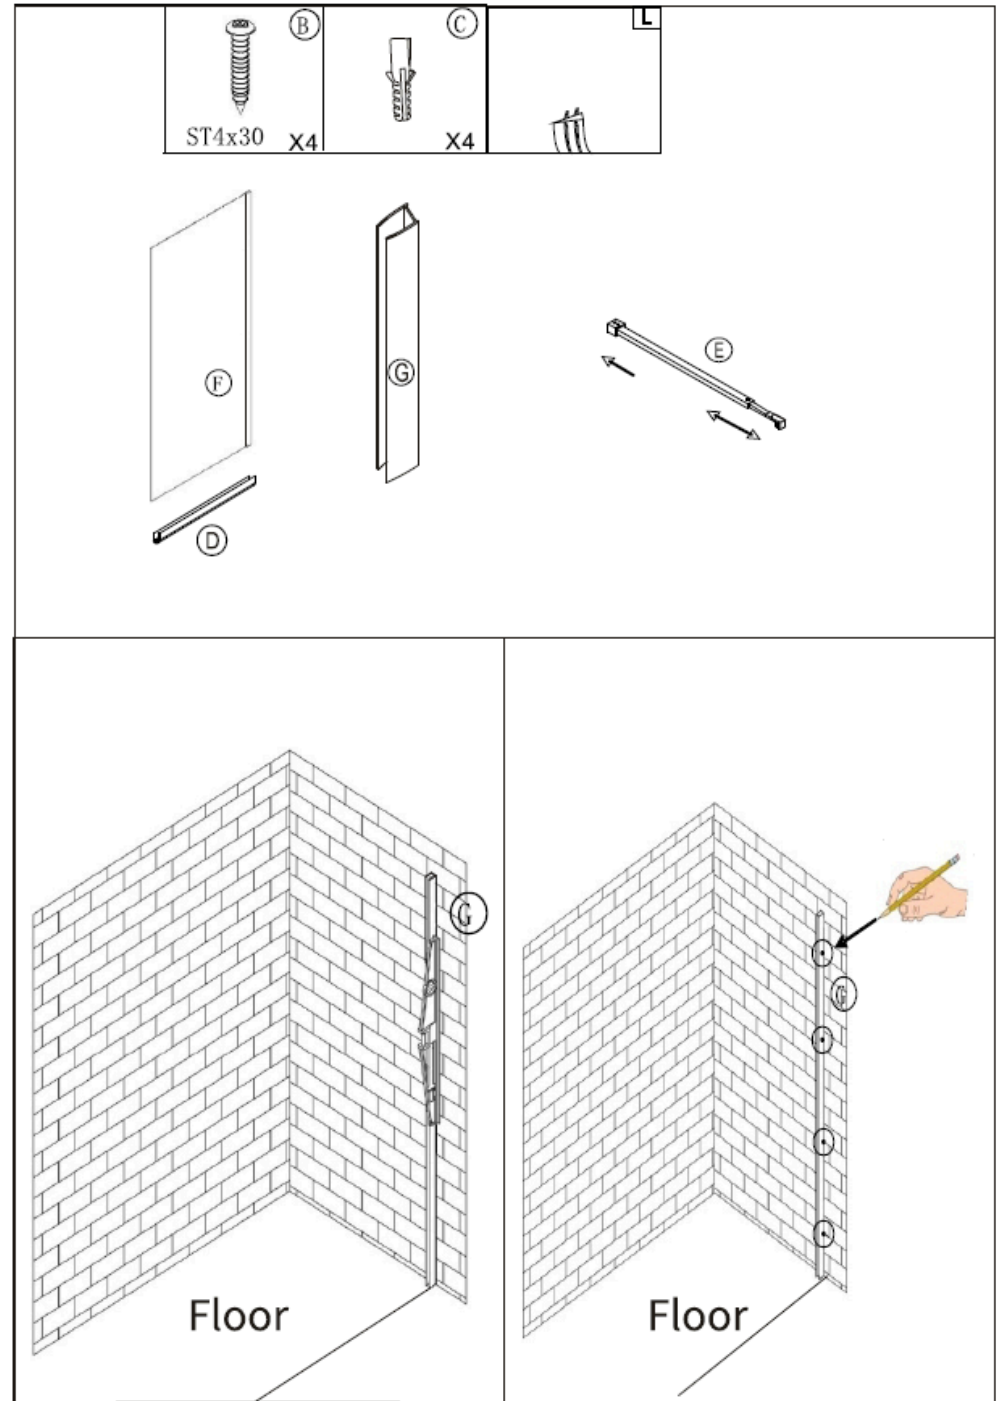

Stuxi Milano zuhanyfal

SIZE: 700X2000MM/800X2000MM
900X2000MM/1000X2000MM
1100X2000MM/1200X2000MM
1300X2000MM/1400X2000MM

2

3

4

Floor

Floor

5