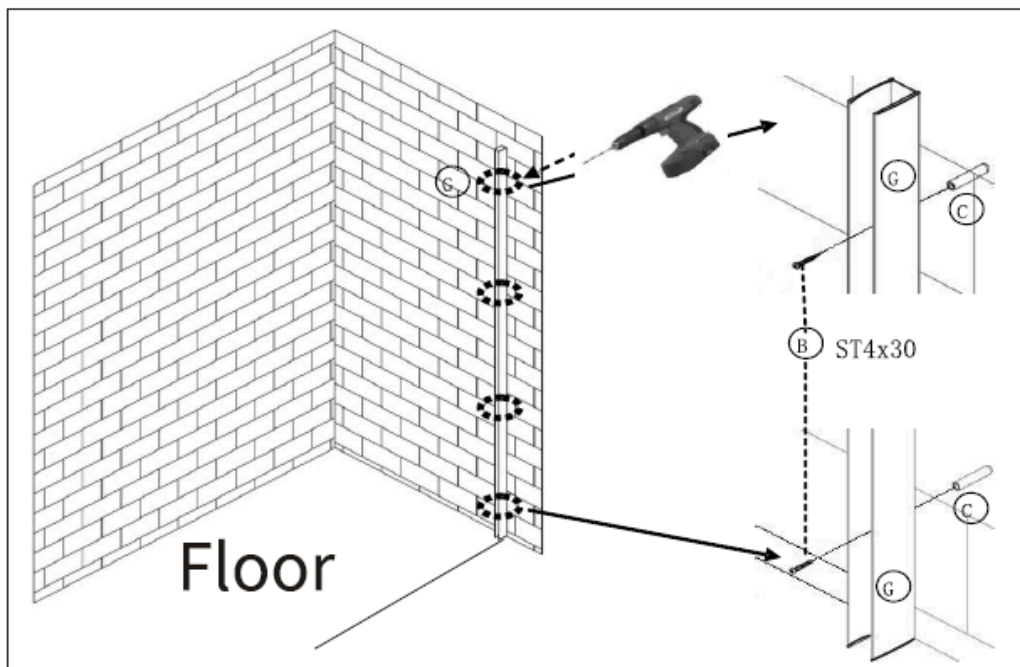

Stuxi Milano zuhanyfal

SIZE: 700X2000MM/800X2000MM
900X2000MM/1000X2000MM
1100X2000MM/1200X2000MM
1300X2000MM/1400X2000MM

2

3

4

Floor

Floor

5