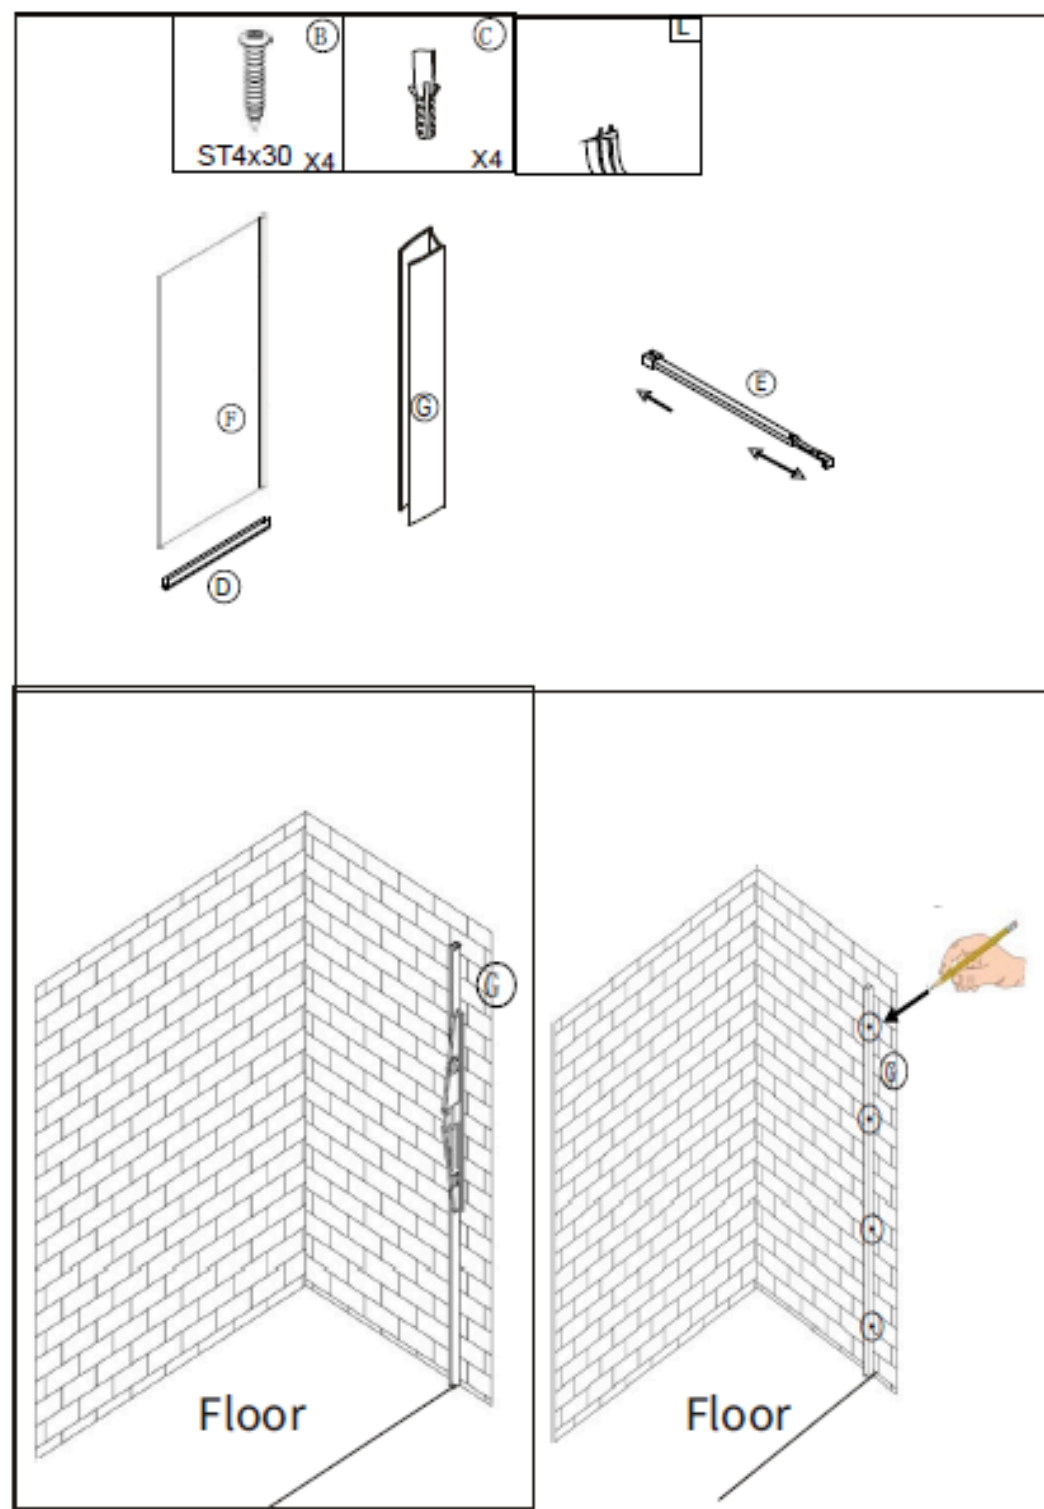

Stuxi Milano zuhanyfal

SIZE: 700X2000MM/800X2000MM
900X2000MM/1000X2000MM
1100X2000MM/1200X2000MM
1300X2000MM/1400X2000MM

2

3