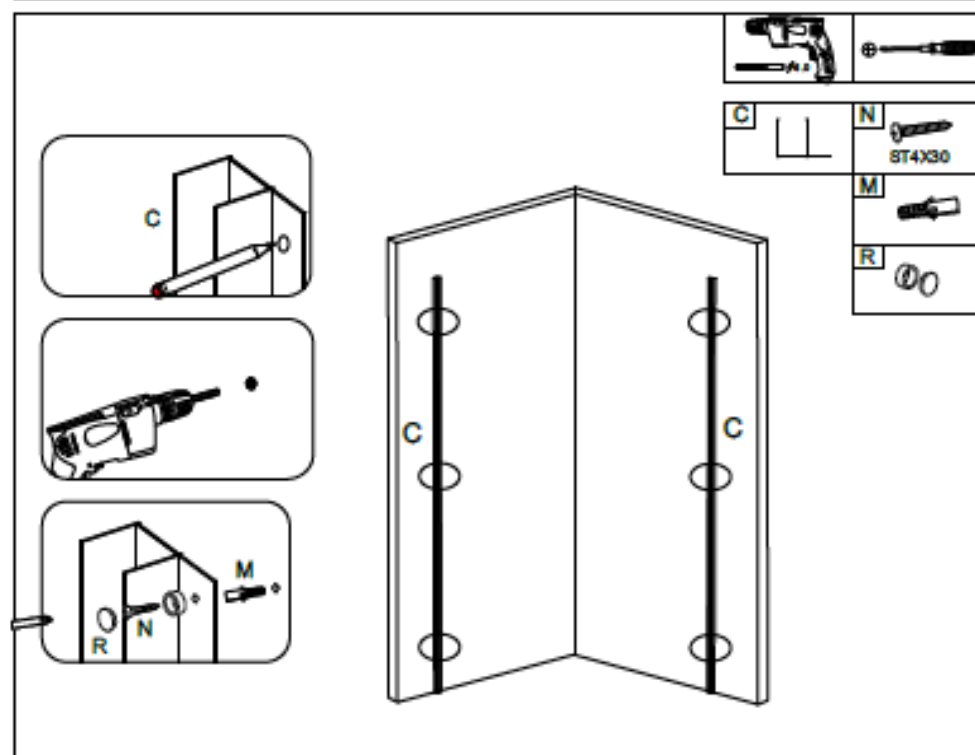

A		X2	G		X4	M		X6
B		X2	H		X4	N		X6
C		X2	I		X4	O		X8
D		X2	J		X2	P		X8
E		X2	K		X2	Q		X4
F		X2	L		X4	R		X12
S		X8	T		X6			

1

2