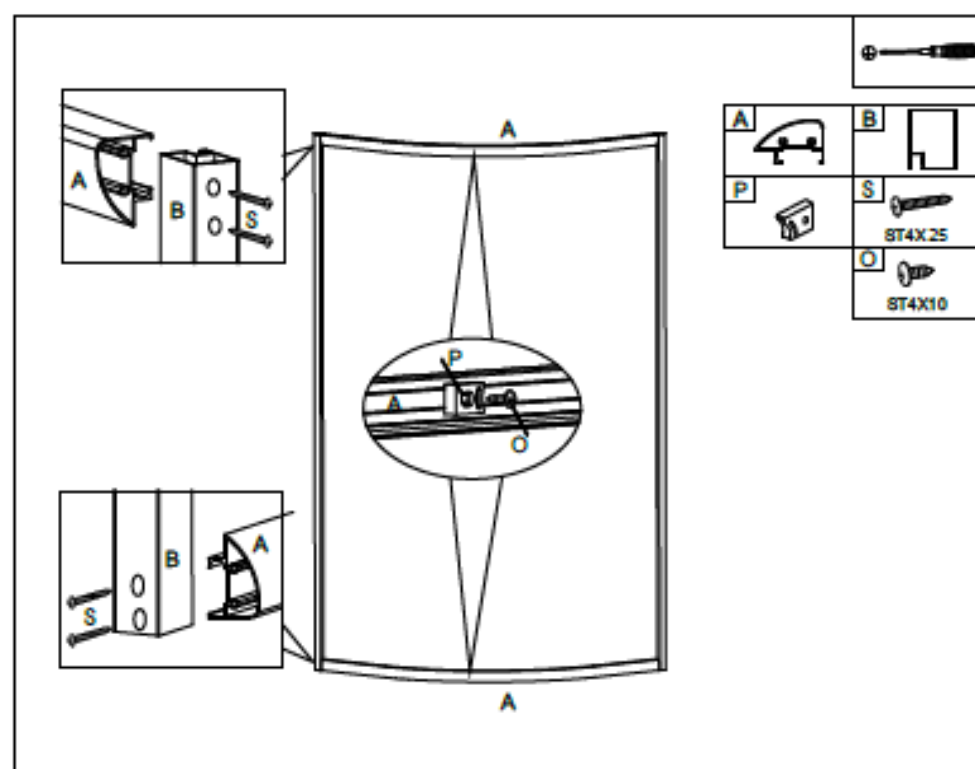

A		X2	G		X4	M		X6
B		X2	H		X4	N		X6
C		X2	I		X4	O		X8
D		X2	J		X2	P		X8
E		X2	K		X2	Q		X4
F		X2	L		X4	R		X12
S		X8	T		X6			

1

2