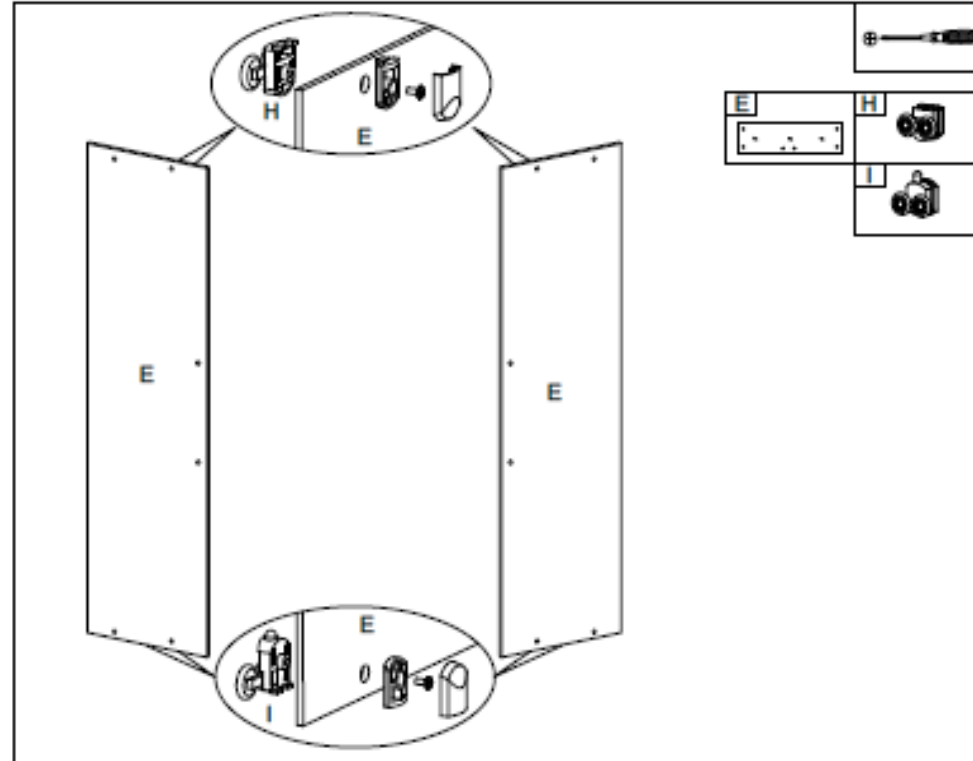

Stuxi Nizza szögletes zuhanykabin
Stuxi Nizza Black szögletes zuhanykabin
SIZE:800X800X1900MM
900X900X1900MM

A		X4	H		X4	O		X6
B		X2	I		X4	P		X8
C		X2	J		X2	Q		X8
D		X2	K		X2	R		X4
E		X2	L		X2	S		X16
F		X2	M		X4	T		X8
G		X4	N		X6	U		X10

1

2

3

4