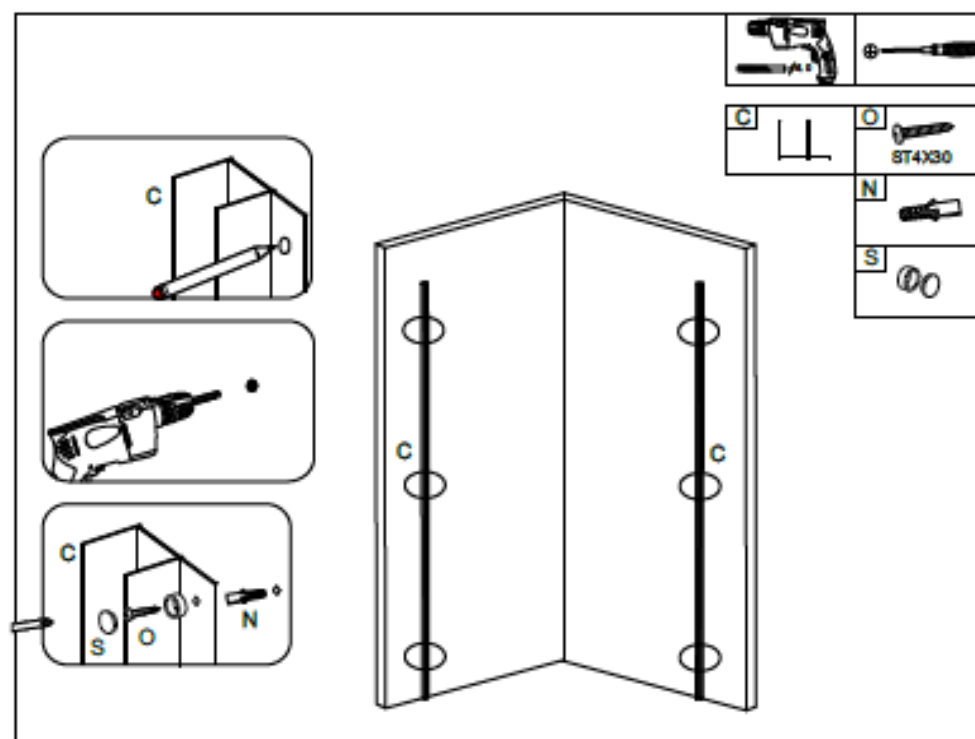

A		X4	H		X4	O		X6
B		X2	I		X4	P		X8
C		X2	J		X2	Q		X8
D		X2	K		X2	R		X4
E		X2	L		X2	S		X16
F		X2	M		X4	T		X8
G		X4	N		X6	U		X10

1

2