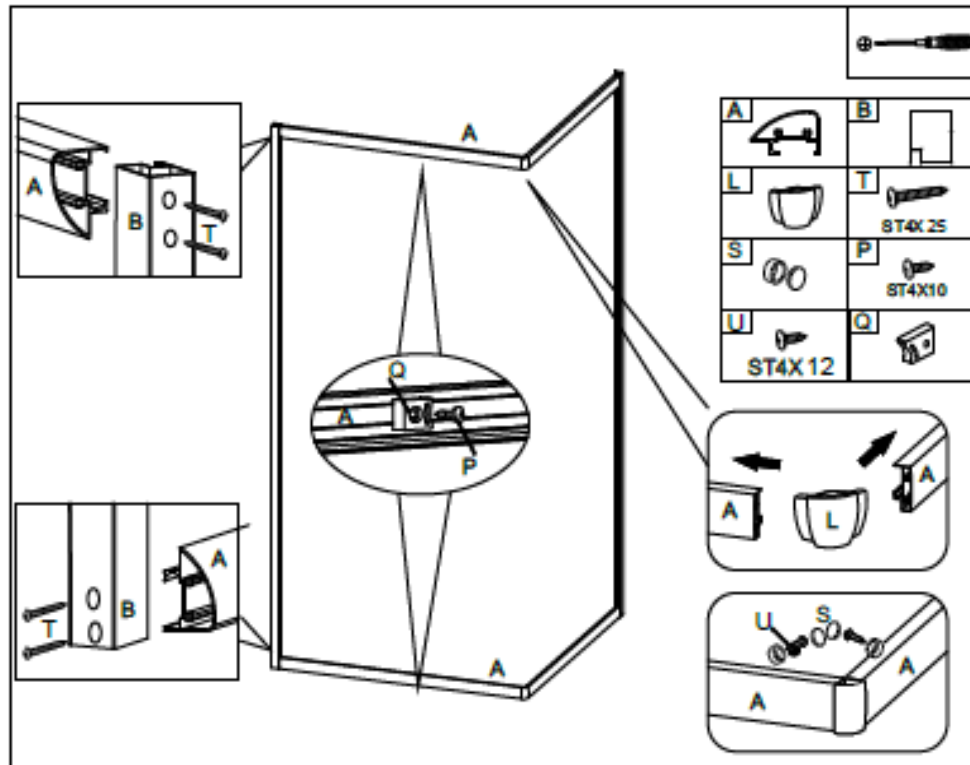

Stuxi Nizza szögletes zuhanykabin
Stuxi Nizza Black szögletes zuhanykabin
SIZE:800X800X1900MM
900X900X1900MM

A		X4	H		X4	O		X6
B		X2	I		X4	P		X8
C		X2	J		X2	Q		X8
D		X2	K		X2	R		X4
E		X2	L		X2	S		X16
F		X2	M		X4	T		X8
G		X4	N		X6	U		X10

1

2

3

4