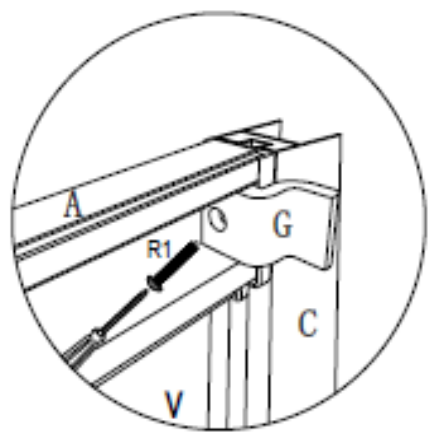

A		X4
B		X2
C		X2
D		X2
E		X4
F		X4
G		X4
H		X8

I		X4
J		X1
K		X4
L		X4
M		X4
N		X2
O		X2
P		X2

Q		X6
R		X8
R1		X4
S		X4
T		X8
U		X16
V		X2
W		X2
X		X8
Y		X4

1

2