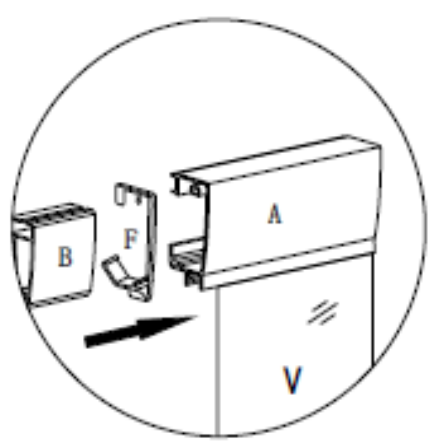

A		X4
B		X2
C		X2
D		X2
E		X4
F		X4
G		X4
H		X8

I		X4
J		X1
K		X4
L		X4
M		X4
N		X2
O		X2
P		X2

Q		X6
R		X8
R1		X4
S		X4
T		X8
U		X16
V		X2
W		X2
X		X8
Y		X4

1

2