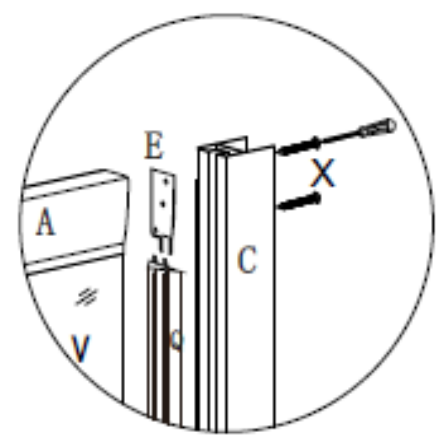

A		X4
B		X2
C		X2
D		X2
E		X4
F		X4
G		X4
H		X8

I		X4
J		X1
K		X4
L		X4
M		X4
N		X2
O		X2
P		X2

Q		X6
R		X8
R1		X4
S		X4
T		X8
U		X16
V		X2
W		X2
X		X8
Y		X4

1

2